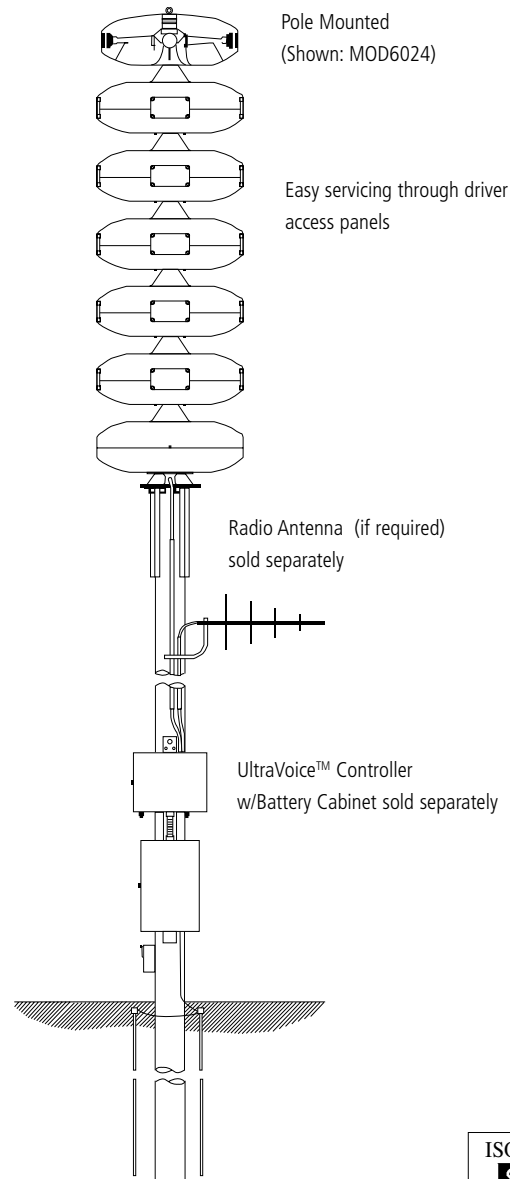

> Specifications

Model Number	Active Modules*	Watts	dB(c)@100' **	Effective Range @ 70 dB(c) ***	Height In Inches	Shipping Weight lbs.	Net Weight lbs.
MOD1004	1	400	106	1200'	43.2	350	181
MOD2008	2	800	112	1800'	63.7	400	296
MOD3012	3	1200	115	2200'	84.3	600	411
MOD4016	4	1600	118	2800'	105	750	526
MOD5020	5	2000	120	3100'	125.5	1000	641
MOD6024	6	2400	121	3400'	146.1	1270	760
MOD6032	6	3200	123	4000'	146.1	1350	861
MOD6048	6	4800	125	4500'	146.1	1438	928

General Specifications

Color	Off White
Paint Type	TGIC-polyester powder coat
Modulator Horn Type	Hyperbolic flare
Frequency Response	200-2000 Hz
Horizontal Coverage	360o +/- 1 dB(C)
Diameter	44-1/2"

* The bottom module contains no active devices and is simply used as a reflective surface.

** Based on far field measurements.

*** Coverage based on 10 dB(C) distance labeled loss factor

Order Information

MOD1004	One module, four drivers per module
MOD2008	Two modules, four drivers per module
MOD3012	Three modules, four drivers per module
MOD4016	Four modules, four drivers per module
MOD5020	Five modules, four drivers per module
MOD6024	Six modules, four drivers per module
MOD6032	Six modules, center cells with eight drivers per module
MOD6048	Six modules, eight drivers per module

See UltraVoice™ product literature for controller information.

FEDERAL SIGNAL

2645 Federal Signal Drive, University Park, IL 60484
Tel.: (800) 548-7229 • www.federal-signal.com/ANS