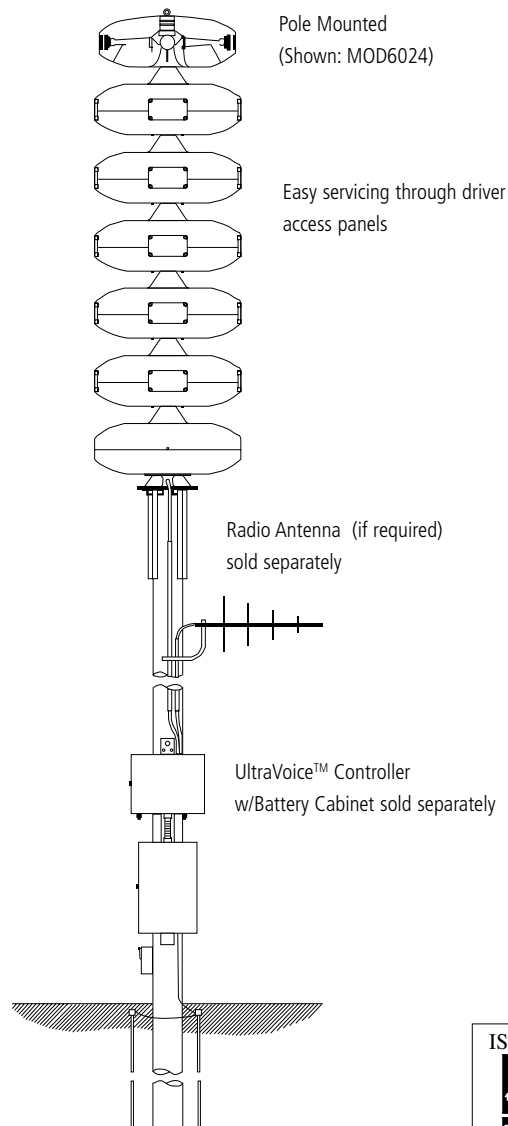

Modulator Electronic Siren Series

Specifications

Model Number	Active Modules*	Watts	dB(c)@100' **	Effective Range @ 70 dB(c) ***	Height In Inches	Shipping Weight lbs.	Net Weight lbs.
MOD1004	1	400	106	1200'	43.2	350	181
MOD2008	2	800	112	1800'	63.7	400	296
MOD3012	3	1200	115	2200'	84.3	600	411
MOD4016	4	1600	118	2800'	105	750	526
MOD5020	5	2000	120	3100'	125.5	1000	641
MOD6024	6	2400	121	3400'	146.1	1270	760
MOD6032	6	3200	123	4000'	146.1	1350	861
MOD6048	6	4800	125	4500'	146.1	1438	928

General Specifications

Color	Off White
Paint Type	TGIC-polyester powder coat
Modulator Horn Type	Hyperbolic flare
Frequency Response	200-2000 Hz
Horizontal Coverage	360° +/- 1 dB(C)
Diameter	44-1/2"

* The bottom module contains no active devices and is simply used as a reflective surface.

** Based on far field measurements

*** Coverage based on 10 dB(C) distance doubled loss factor

Order Information

MOD1004	One module, four drivers per module
MOD2008	Two modules, four drivers per module
MOD3012	Three modules, four drivers per module
MOD4016	Four modules, four drivers per module
MOD5020	Five modules, four drivers per module
MOD6024	Six modules, four drivers per module
MOD6032	Six modules, center cells with eight drivers per module
MOD6048	Six modules, eight drivers per module

See UltraVoice™ product literature for controller information.

FEDERAL SIGNAL
Safety and Security Systems
Advancing security and well being.